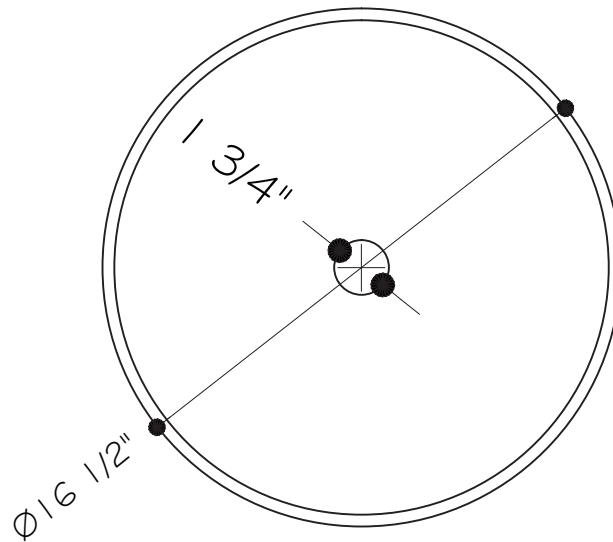

VIGO Glass Round Vessel Bathroom Sink in Oceania Blue

VG07049

MEASUREMENTS	
Overall Diameter	16 1/2"
Overall Height	9"
Sink Hole Diameter	1 3/4"

PRODUCT FEATURES
<ul style="list-style-type: none"> • 1 3/4" drain opening • Handmade Sink • Scratch resistant • Solid tempered glass construction • Above counter installation • Protected by VIGO's Limited Lifetime Warranty

VG07049

FRONT VIEW

TOP VIEW

NOTE: DRILL HOLL SIZE IN CONTERTOP Ø1 3/4"
GLASS THICKNESS 1/2"
GLASS DIAMETER AND HEIGHT MAY VARY UP TO 1/2"