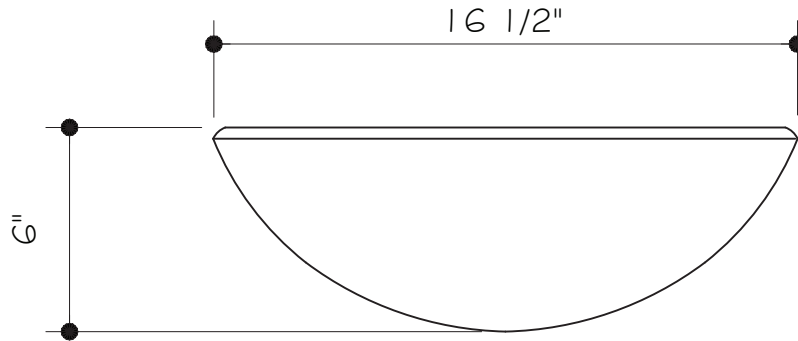

VIGO Glass Round Vessel Bathroom Sink in Oceania Blue

VG07049

MEASUREMENTS	
Overall Diameter	16 1/2"
Overall Height	9"
Sink Hole Diameter	1 3/4"

PRODUCT FEATURES
<ul style="list-style-type: none"> • 1 3/4" drain opening • Handmade Sink • Scratch resistant • Solid tempered glass construction • Above counter installation • Protected by VIGO's Limited Lifetime Warranty

VG07049

FRONT VIEW

TOP VIEW

NOTE: DRILL HOLL SIZE IN CONTERTOP Ø1 3/4"
GLASS THICKNESS 1/2"
GLASS DIAMETER AND HEIGHT MAY VARY UP TO 1/2"